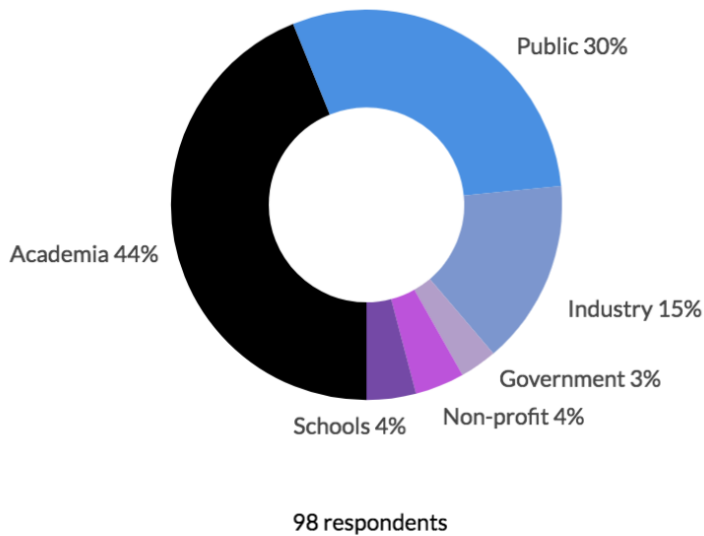

iSchool MSLIS Placement

Placement data for graduates May-December 2016

Employment by Sector

Employment Status

Average Full-time Salaries by Sector

iSchool MSLIS Placement

Placement data for graduates May-December 2016