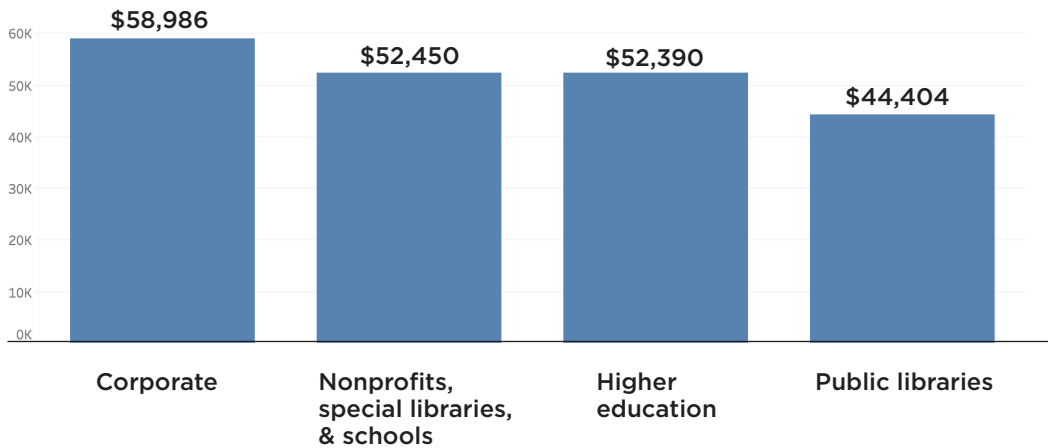

Average annual income by industry (n=85)