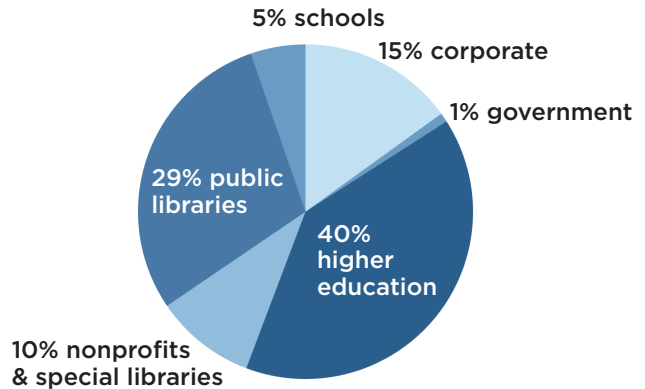

Employment by industry (n=121)