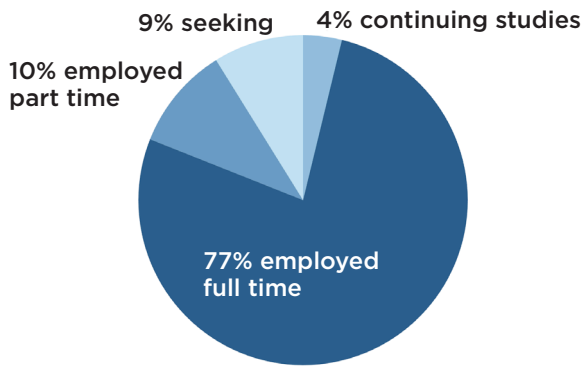

Illini Success 2016-2017

Masters of Science in Library and Information Science First Destination Report

This report focuses on the 2016-2017 LIS masters degree graduates from the School of Information Sciences, sharing what they are doing with their Illinois degrees. The report includes those who graduated in August 2016, December 2016, and May 2017. The data came from several verifiable sources. The vast majority of data came from the campus-wide survey, which invited graduates to provide information about their post-graduation status at regular intervals for six months following their graduation. In addition to the survey, data were also gathered from college reports and a limited use of graduates' LinkedIn profiles. The graduating class consisted of 262 LIS master's students.

Respondents' primary status (n=158)