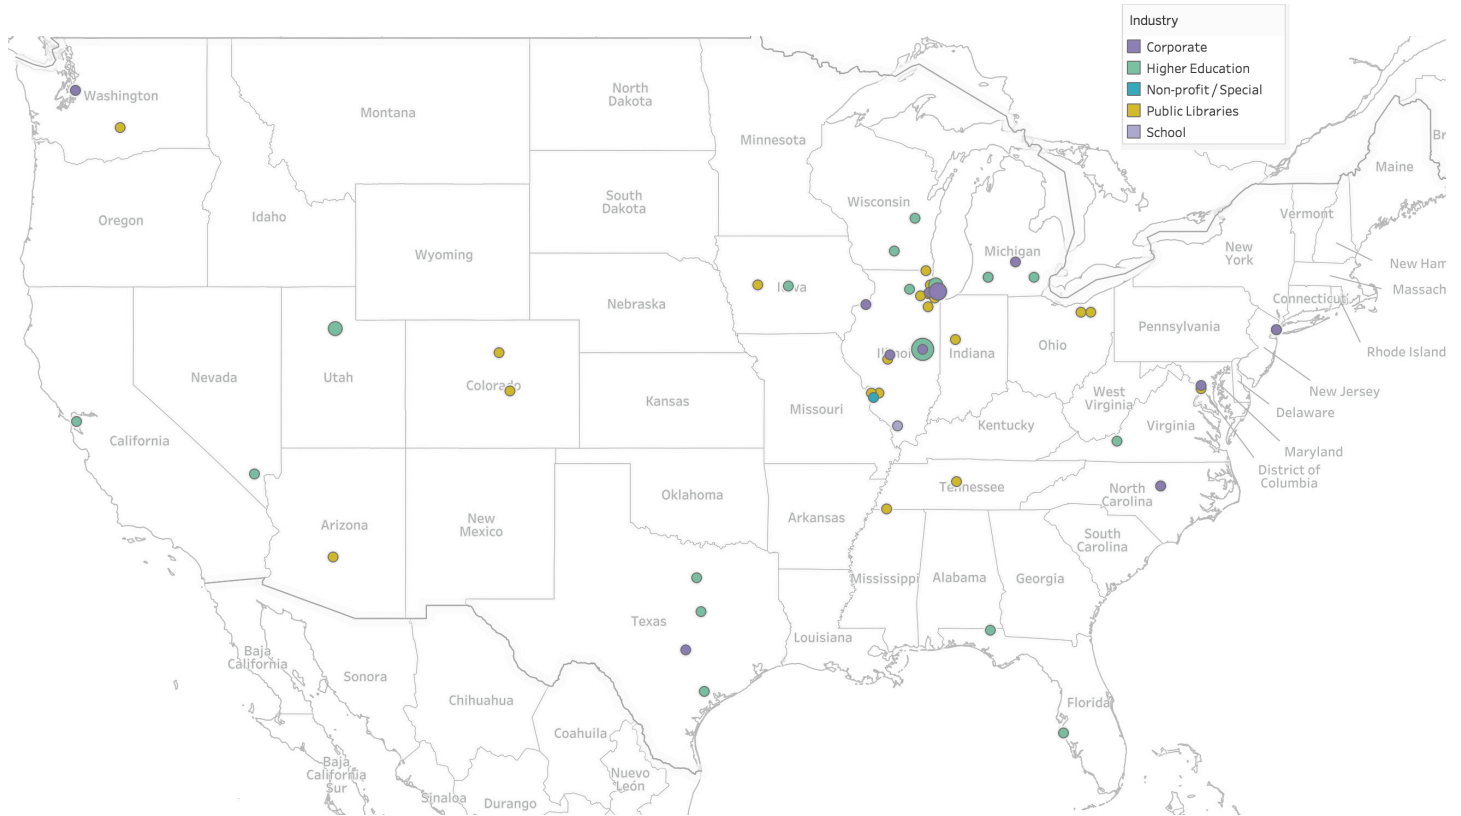

## Masters of Science in Library and Information Science First Destination Report

This report focuses on the 2016-2017 LIS masters degree graduates from the School of Information Sciences, sharing what they are doing with their Illinois degrees. The report includes those who graduated in August 2016, December 2016, and May 2017. The data came from several verifiable sources. The vast majority of data came from the campus-wide survey, which invited graduates to provide information about their post-graduation status at regular intervals for six months following their graduation. In addition to the survey, data were also gathered from college reports and a limited use of graduates' LinkedIn profiles. The graduating class consisted of 262 LIS master's students.

### Respondents' primary status (n=158)

**91% of LIS respondents indicate having secured a first destination**

### Employment by industry (n=121)

## Employment in towns of 10,000+